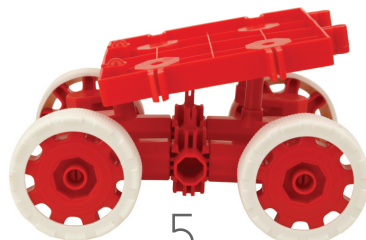

100 ways to spin,
learn & play!

4+ YEARS
OLD

A 80 x

B 94 x

C 90 x

D 8 x

E 56 x

F 16 x

G 56 x

1

8

2

9

3

10

4

11

5

12

6

13

7

14

REMI
04-445 Warszawa, Poland
ul. Szafarzy 71
tel. +48 22 858 16 55
www.korbo.eu