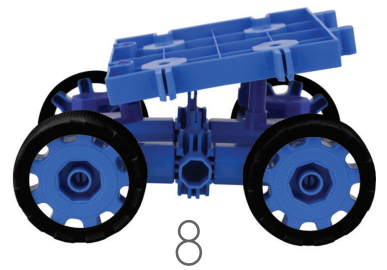

100 ways to spin,
learn & play!

4+ YEARS
OLD

A  80 x

B  94 x

C  90 x

D  8 x

E  56 x

F  16 x

G  56 x

1

8

2

9

3

10

4

- 1 yellow gear
- 1 green gear
- 1 red gear
- 1 grey gear
- 9 black axle
- 5 black pin
- 3 grey connector
- 1 grey pin
- 1 grey plate

1

2

3

2

3

4

5