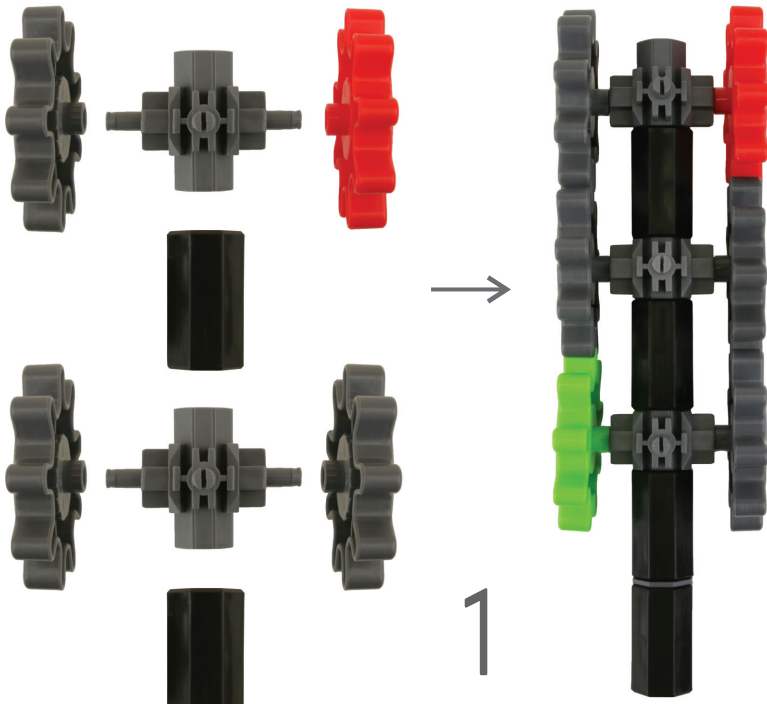

G  56 x

1

8

2

9

3

10

4

- 1 yellow gear
- 1 green gear
- 1 red gear
- 1 grey gear
- 9 black axle
- 5 black pin
- 3 grey connector
- 1 grey pin
- 1 grey plate

1

2

3

2

3

4

5