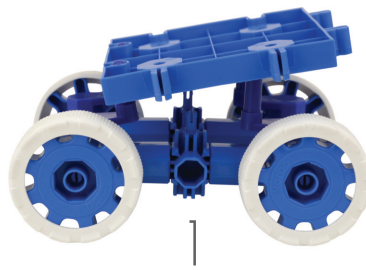

100 ways to spin,
learn & play!

4+ YEARS
OLD

A  80 x

B  94 x

C  90 x

D  8 x

E  56 x

F  16 x

G  56 x

1

8

2

9

3

10

4

- 1 yellow gear
- 1 green gear
- 1 red gear
- 1 grey gear
- 9 black axle
- 5 black pin
- 3 grey connector
- 1 grey pin
- 1 grey plate

1

2

3

2

3

4

5