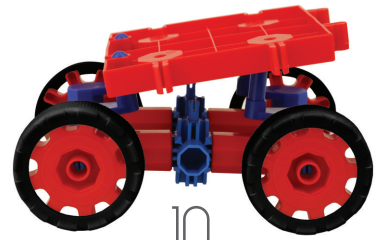

100 ways to spin,
learn & play!

4+ YEARS
OLD

A  80 x

B  94 x

C  90 x

D  8 x

E  56 x

F  16 x

G  56 x

1

8

2

9

3

10

4

- 1 yellow gear
- 1 green gear
- 1 red gear
- 1 grey gear
- 9 black axle
- 5 black pin
- 3 grey connector
- 1 grey pin
- 1 grey plate

1

2

3

2

3

4

5