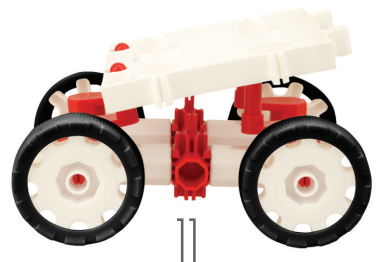

100 ways to spin,
learn & play!

4+ YEARS
OLD

A  80 x

B  94 x

C  90 x

D  8 x

E  56 x

F  16 x

G  56 x

1

8

2

9

3

10

4

- 1 yellow gear
- 1 green gear
- 1 red gear
- 1 grey gear
- 9 black axle
- 5 black pin
- 3 grey connector
- 1 grey pin
- 1 grey plate

1

2

3

2

3

4

5