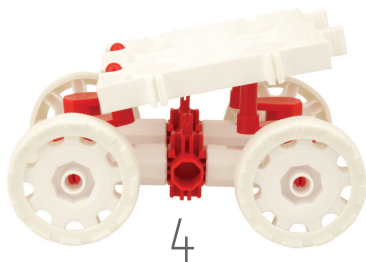

100 ways to spin,
learn & play!

4+ YEARS
OLD

A  80 x

B  94 x

C  90 x

D  8 x

E  56 x

F  16 x

G  56 x

1

8

2

9

3

10

4

- 1 yellow gear
- 1 green gear
- 1 red gear
- 1 grey gear
- 9 black axle
- 5 black pin
- 3 grey connector
- 1 grey pin
- 1 grey plate

1

2

3

2

3

4

5