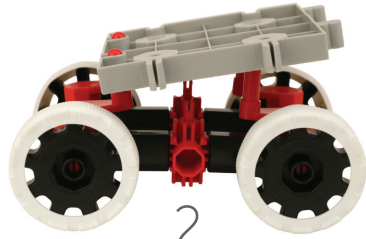

100 ways to spin,
learn & play!

4+ YEARS
OLD

A  80 x

B  94 x

C  90 x

D  8 x

E  56 x

F  16 x

G  56 x

1

8

2

9

3

10

4

- 1 yellow gear
- 1 green gear
- 1 red gear
- 1 grey gear
- 9 black axle
- 5 black pin
- 3 grey connector
- 1 grey pin
- 1 grey plate

1

2

3

2

3

4

5