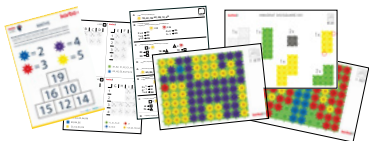

120 pcs.

3 pcs.

4 sets

25 pcs.

STEAM BLOCKS WITH BOXES 2450 PIECES