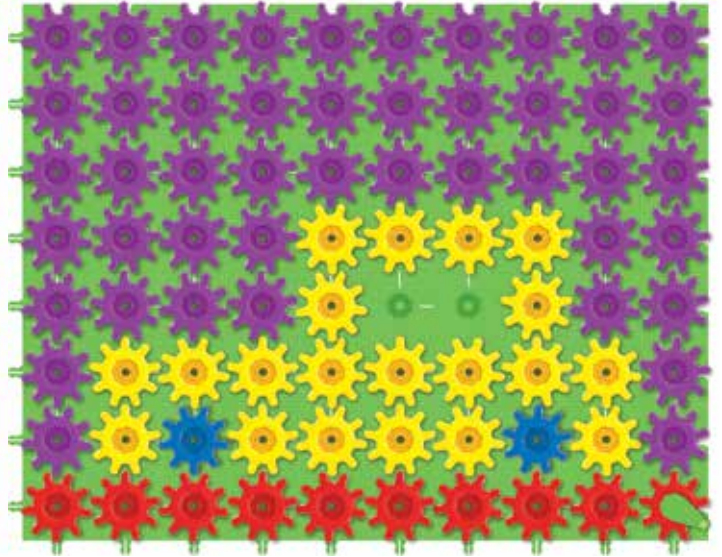

- 2 yellow gears
- 2 red gears
- 6 blue gears
- 2 purple gears
- 11 yellow pins
- 4 red pins
- 3 blue pins
- 3 purple pins
- 9 green gears
- 8 green gears
- 1 green pin
- 2 green plates

korbo EDU

320 / 430

- 1 yellow gear
- 9 red gears
- 1 blue gear
- 1 purple gear
- 1 yellow pin
- 2 red pins
- 1 blue pin
- 1 purple pin
- 5 green gears
- 1 green pin
- 2 green plates

1

2

3

4

5

6

- 13
- 11
- 8
- 3
- 3
- 14
- 5
- 3
- 13
- 10
- 1
- 4