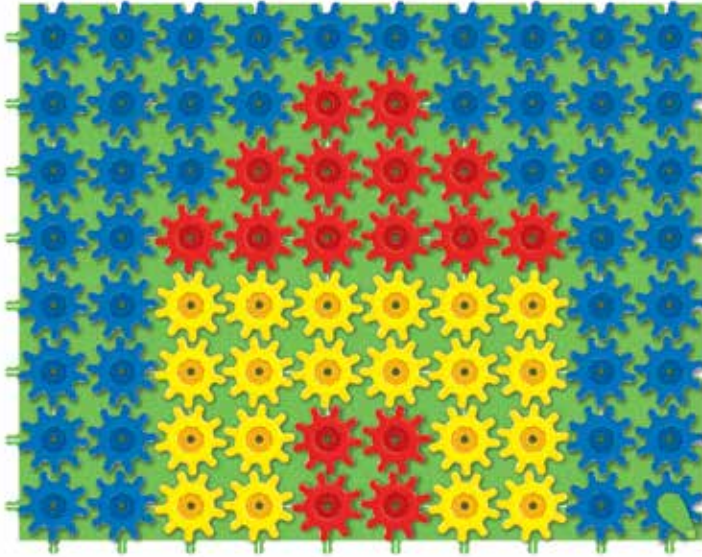

- 2 yellow gears
- 2 red gears
- 6 blue gears
- 2 purple gears
- 11 yellow pins
- 4 red pins
- 3 blue pins
- 3 purple pins
- 9 green gears
- 8 green gears
- 1 green pin
- 2 green plates

korbo EDU

320 / 430

- 1 yellow gear
- 9 red gears
- 1 blue gear
- 1 purple gear
- 1 yellow pin
- 2 red pins
- 1 blue pin
- 1 purple pin
- 5 green gears
- 1 green pin
- 2 green plates

1

2

3

4

5

6

- 13
- 11
- 8
- 3
- 3
- 14
- 5
- 3
- 13
- 10
- 1
- 4