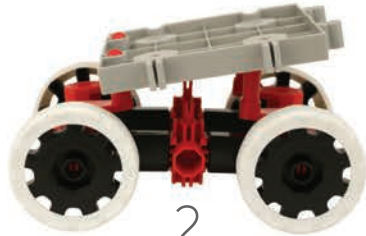

korbo EDU

EDU CAR: 400 PIECES

100 ways to spin,
learn & play!

4+ YEARS
OLD

A  80 x

B  94 x

C  90 x

D  8 x

E  56 x

F  16 x

G  56 x

1

8

2

9

3