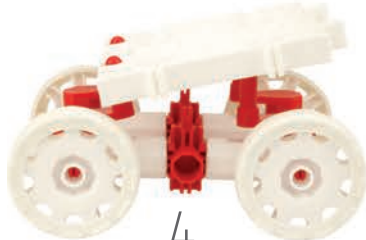

korbo EDU

EDU CAR: 400 PIECES

100 ways to spin,
learn & play!

4+ YEARS
OLD

A 80 x

B 94 x

C 90 x

D 8 x

E 56 x

F 16 x

G 56 x

1

8

2

9

3

10

4

11

5

12

6

13

7

14

REMI
04-445 Warszawa, Poland
ul. Szafarzy 71
tel. +48 22 858 16 55
www.korbo.eu