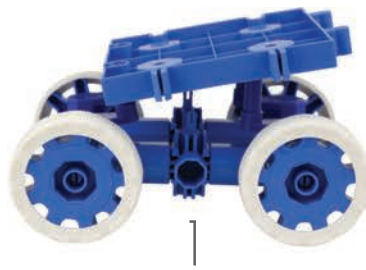

korbo EDU

EDU CAR: 400 PIECES

100 ways to spin,
learn & play!

4+ YEARS
OLD

A  80 x

B  94 x

C  90 x

D  8 x

E  56 x

F  16 x

G  56 x

1

8

2

9

3