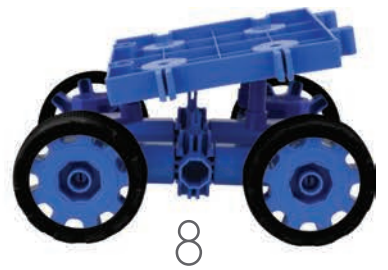

korbo EDU

EDU CAR: 400 PIECES

100 ways to spin,
learn & play!

4+ YEARS
OLD

A  80 x

B  94 x

C  90 x

D  8 x

E  56 x

F  16 x

G  56 x

1

8

2

9

3