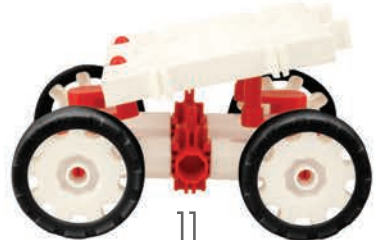

korbo EDU

EDU CAR: 400 PIECES

100 ways to spin,
learn & play!

4+ YEARS
OLD

A 80 x

B 94 x

C 90 x

D 8 x

E 56 x

F 16 x

G 56 x

1

8

2

9

3

10

4

11

5

12

6

13

7

14

REMI
04-445 Warszawa, Poland
ul. Szafarzy 71
tel. +48 22 858 16 55
www.korbo.eu