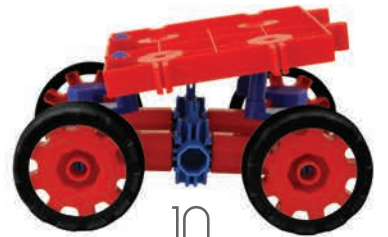

korbo EDU

EDU CAR: 400 PIECES

100 ways to spin,
learn & play!

4+ YEARS
OLD

A  80 x

B  94 x

C  90 x

D  8 x

E  56 x

F  16 x

G  56 x

1

8

2

9

3