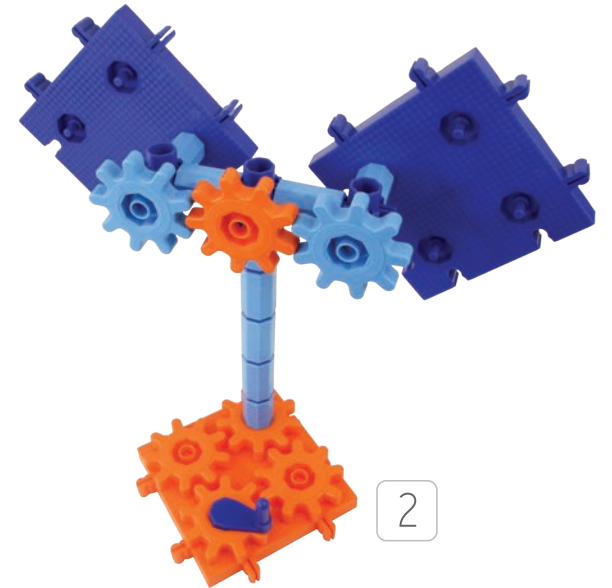

korbo

SPACE : 131 PIECES

100 ways to spin, learn & play! : 4+ YEARS OLD

| | | |
|---|---|---|
| A |  | 19x  |
| B |  | 36x  |
| C |  | 20x  |
| D |  | 14x  |
| E |  | 2x  |
| F |  | 3x  |
| G |  | 3x  |
| H |  | 2x  |
| I |  | 2x  |
| J |  | 30x |

NEW!

Various Korbo connections

ROCKET

1

2

3

4

5

RADAR

1

2

SOLAR SYSTEM

2x

3x

12x

10x