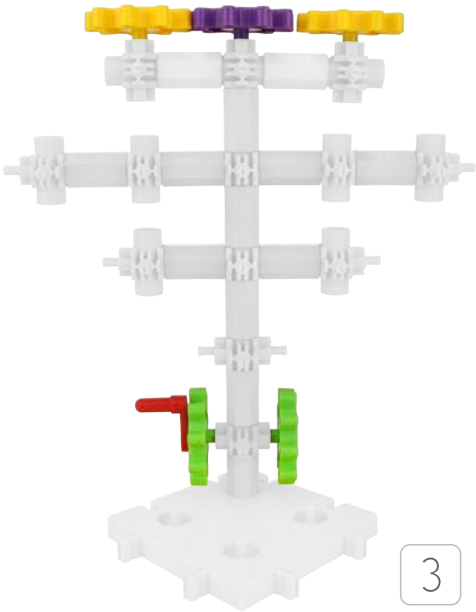

- 5x (Green gear)
- 5x (Yellow gear)
- 4x (Red gear)
- 2x (Blue gear)
- 1x (Grey gear)
- 1x (Purple gear)
- 2x (Yellow axle)
- 2x (Red axle)
- 4x (Blue axle)
- 5x (Grey axle)
- 12x (Green axle)
- 1x (Red axle)
- 1x (Red L-shaped axle)
- 1x (Yellow star-shaped base)

TREE

1

2

3

4